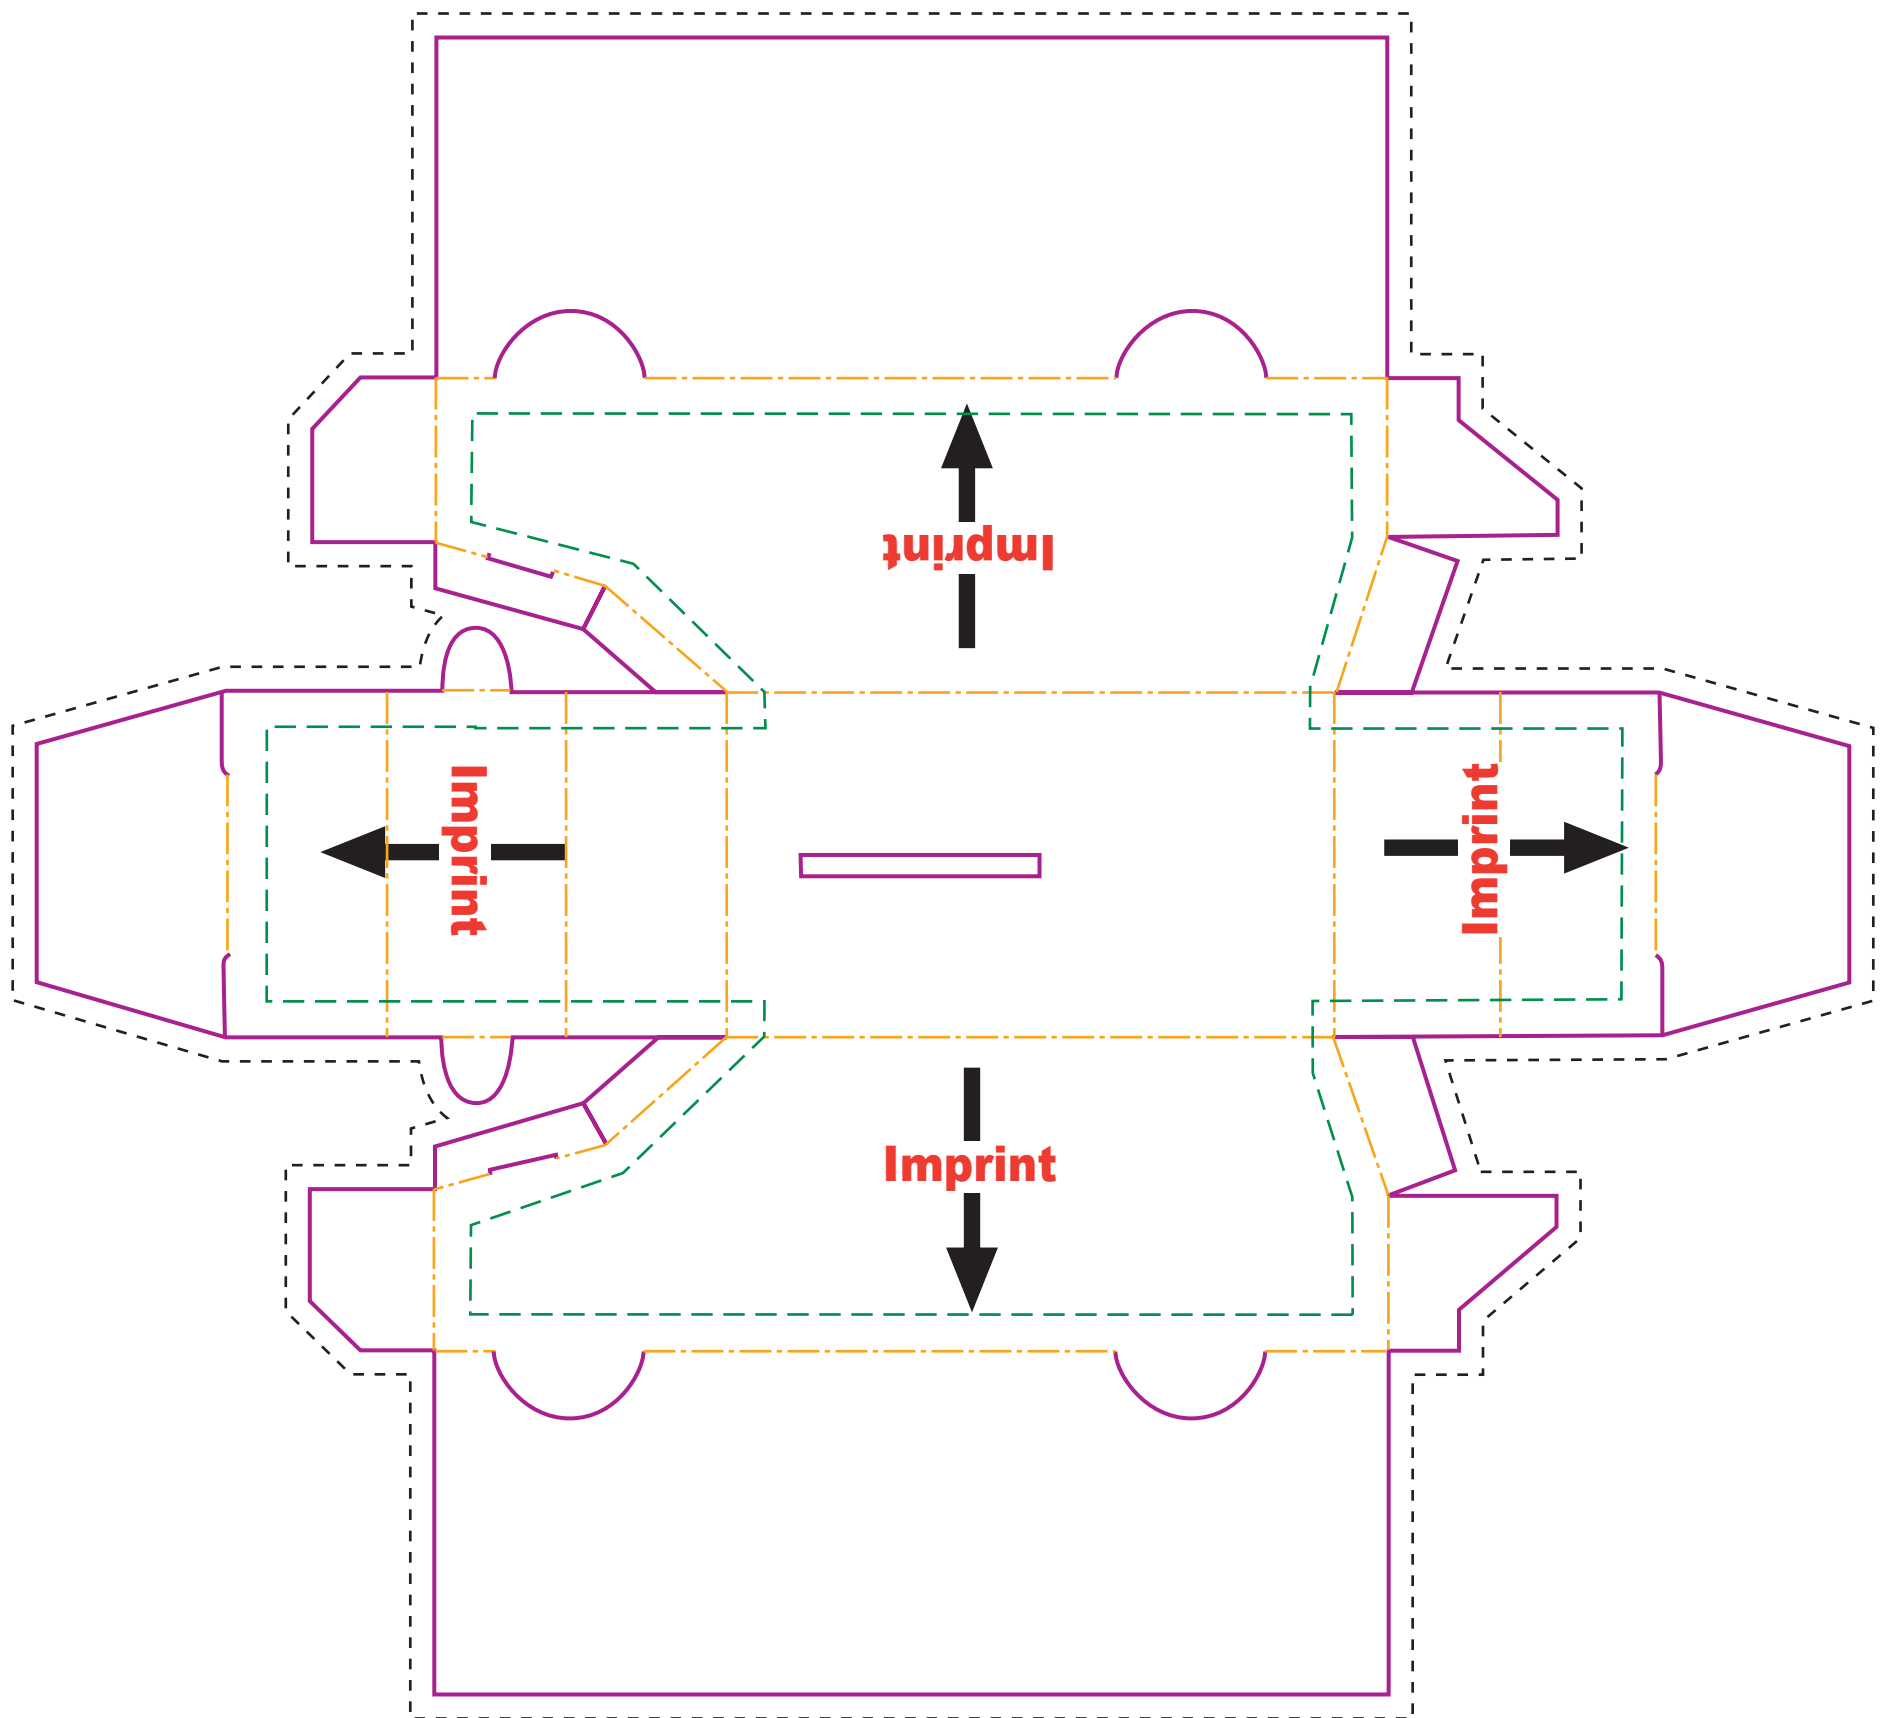

Actual size
Width: 9.5 in.
Height: 8.625 in.

N19
Mini Van Bank

- **Bleed Line**
(1/8" offset from Die Line)
- **Die Line**
(represents actual cut product)
- - - - **Live Area**
(3/16" inset from Die Line)
- . - . **Fold**

Please keep all text and graphics inside the Live Area unless the graphic element is intended to bleed. Borders, if included, should bleed outward from the Live Area.
Please model spot colors using the Pantone solid coated Matching System
Please submit all Fonts and Links for output with your Final Composite.